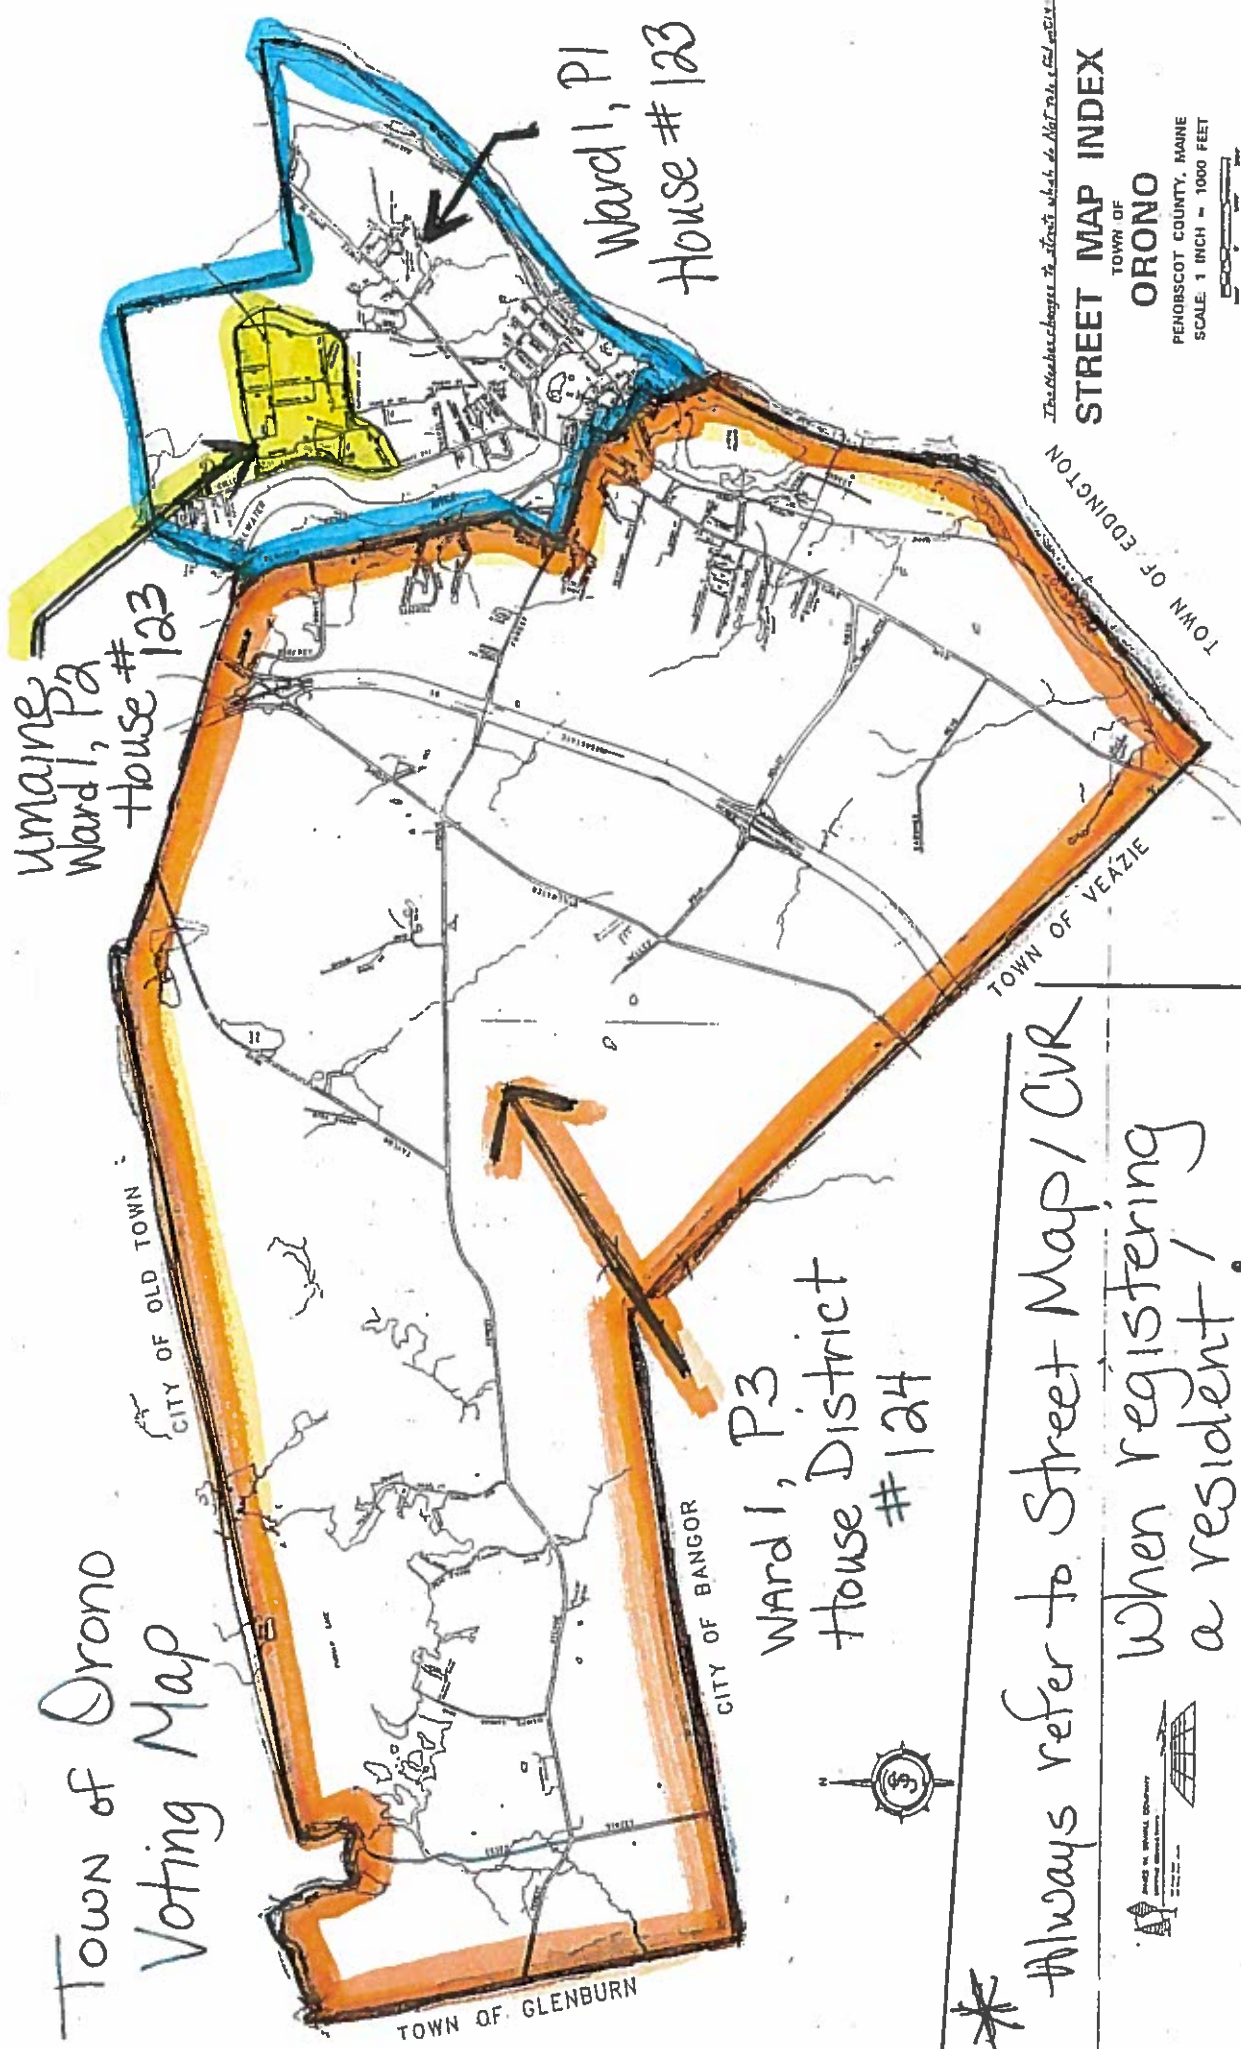

Town of Orono  
Voting Map

\* Always refer to Street Map / CVR  
When registering  
a resident!

- WI, P1 Downtown @ Campus
  - WI, Pa UMAINE CAMPUS
  - WI, P3 Outside Area's (Split between 123/124)
- House Rep.

Total No. of Streets: 214